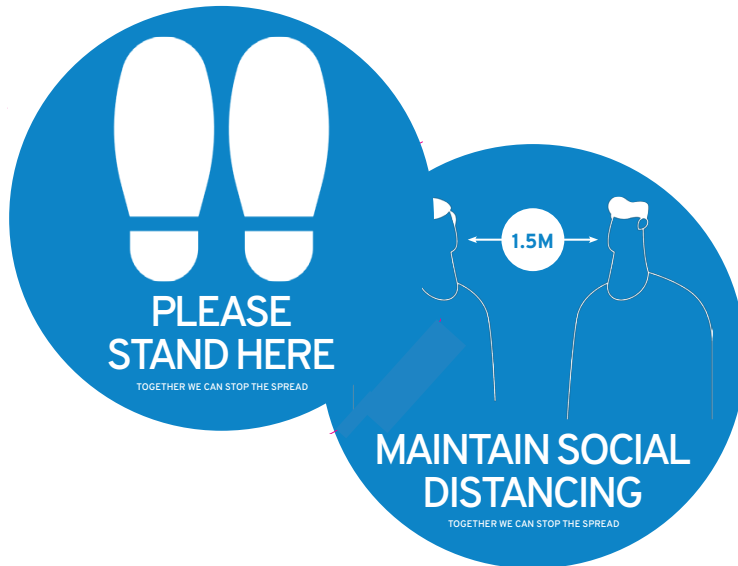

# COVID-19 VENUE SIGNAGE PACK

## WHAT YOU WILL RECIEVE:

- 2x A2 Corflute Signs w/ Grass Stakes
- 4x 250mm Round Floor Decals
- 2x 1.5m x 50mm Floor Decal Tape
- 6x A5 Adhesive Mirror or Table Decals
- 1x 1.5m x 750mm Mesh Fence Banner