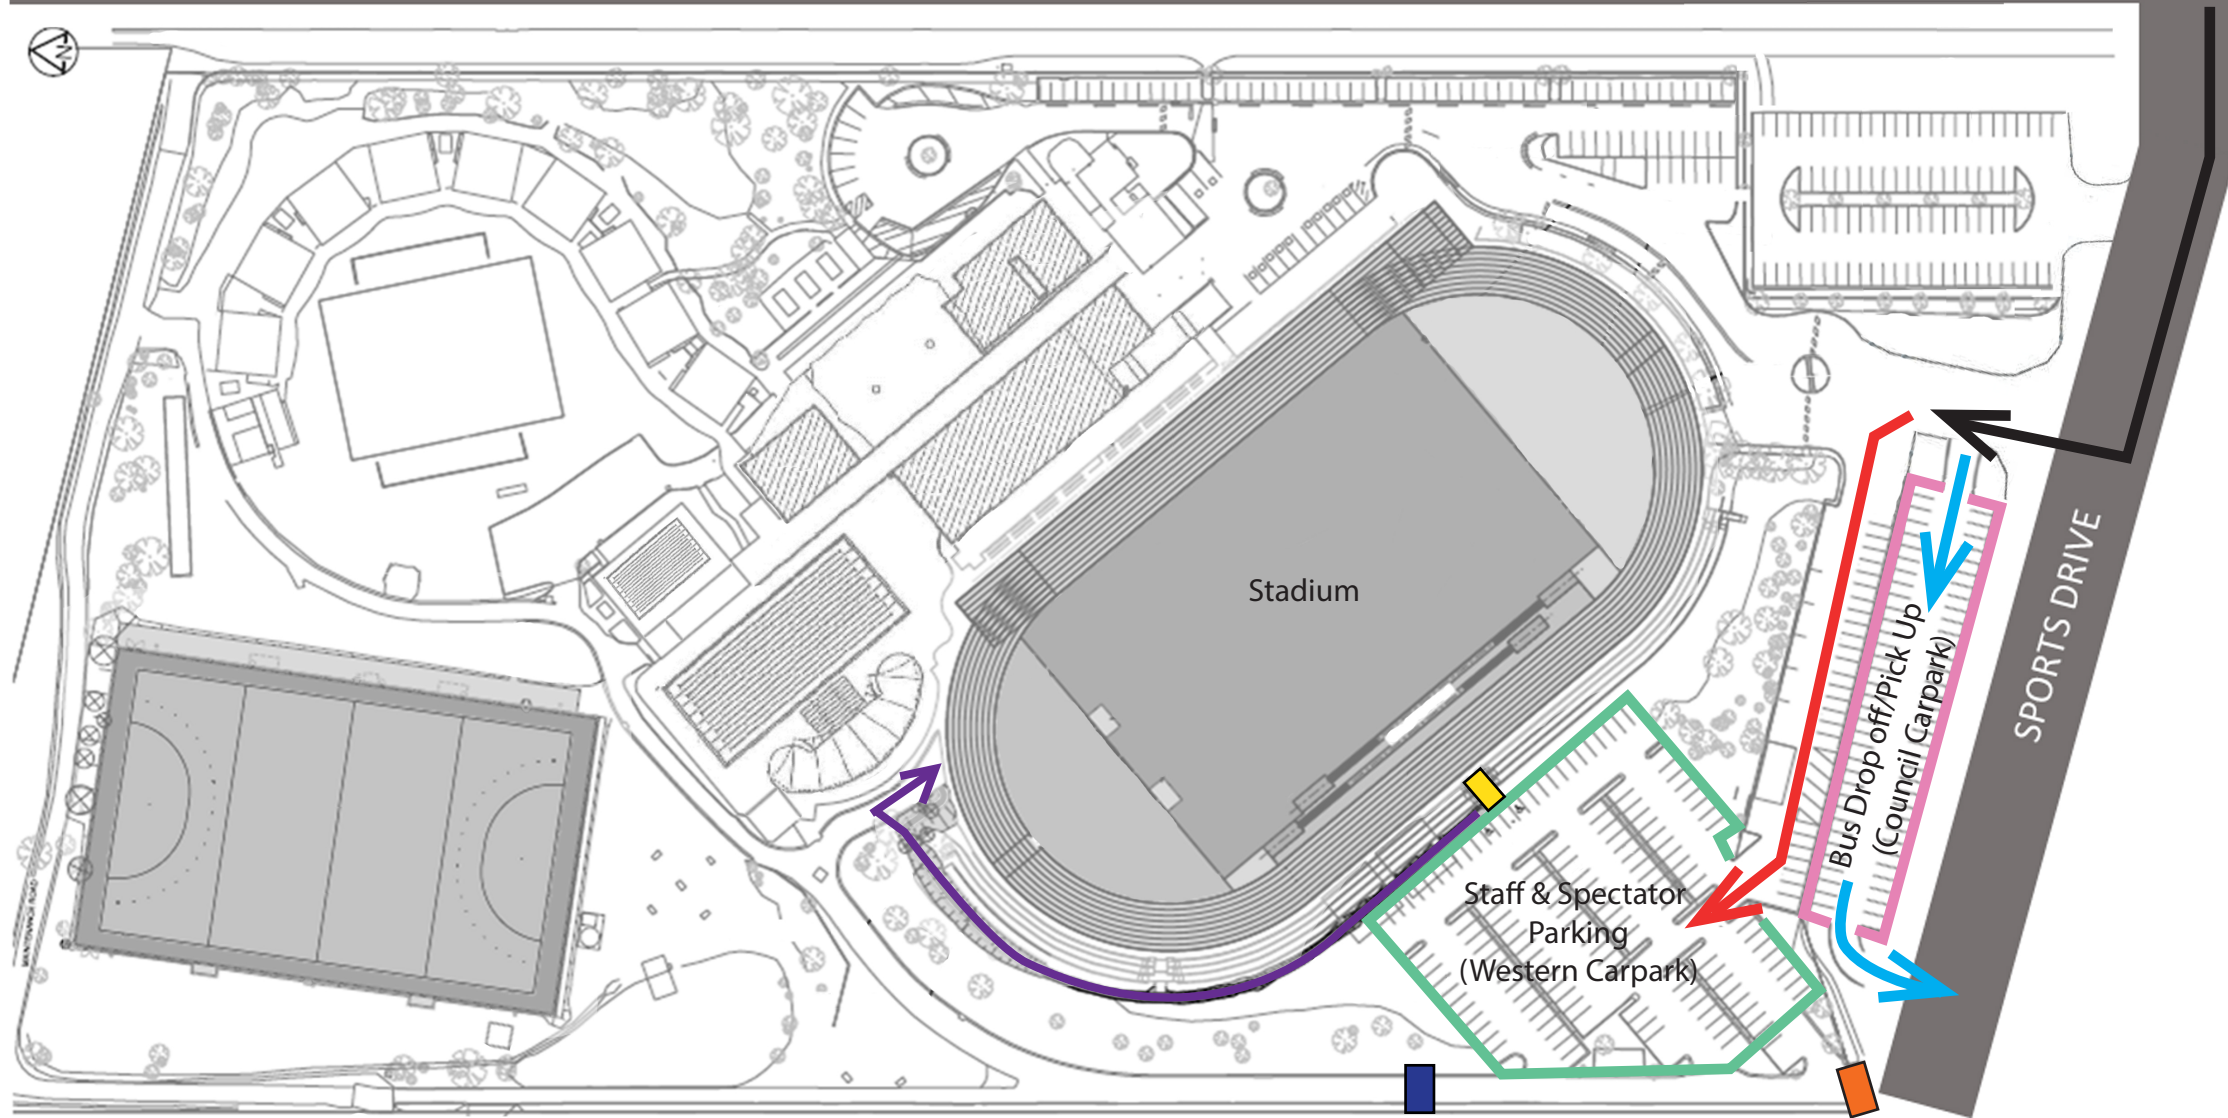

ATHLETICS STADIUM ACCESS

MORALA AVENUE

KEY

- | | | | | | | | |
|---|---------------------|---|---|---|--|---|--------------|
|  | Grandstand Stairs |  | Vehicle Access |  | Bus Drop Off/Pick Up (Council Carpark) |  | Boomgate |
|  | Pedestrian Footpath |  | Staff & Spectator Parking (Western Carpark) |  | Bus Access |  | Sliding Gate |